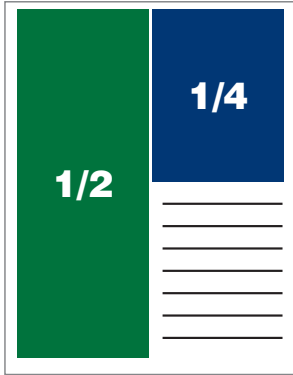

Cow Country

MEDIA KIT

WE REACH OVER **11,000** KENTUCKY CATTLE FARMERS

OUR AVERAGE READER

200
acre
farm

67
head of
cattle

12
year KCA
member

87%
read at least
3 of the last
4 issues

75%
read at least
half of each
issue

63%
share their
Cow Country
with others

78%
refer back
to previous
issues

PRINT ADVERTISING

AD SIZE	DIMENSIONS
Full Page (bleed)	8.6125" x 11.125" <i>(allow 0.5" safe area)</i>
Full Page	7.5" x 10.125"
2/3 Page	4.9167" x 10.125"
1/2 Page (h)	7.5" x 4.9375"
1/2 Page (v)	3.625" x 10.125"
1/3 Page	4.9167" x 4.9375"
1/4 Page	3.625" x 4.937"
1/6 Page	2.333" x 4.937"
1/12 Page	2.333" x 2.343"

		ONE ISSUE (x 1)		THREE ISSUES (x 3)		SIX ISSUES (x 6)		TWELVE ISSUES (x 12)	
AD SIZE		Color 1	Color 2	Color 1	Color 2	Color 1	Color 2	Color 1	Color 2
PRODUCER	Full Page	\$560	\$1,010	\$532	\$960	\$504	\$909	\$476	\$859
	2/3 Page	\$451	\$901	\$428	\$856	\$406	\$811	\$383	\$766
	1/2 Page	\$393	\$643	\$373	\$611	\$354	\$579	\$334	\$547
	1/3 Page	\$275	\$525	\$261	\$499	\$248	\$473	\$234	\$446
	1/4 Page	\$226	\$476	\$215	\$452	\$203	\$428	\$192	\$405
	1/6 Page	\$139	\$364	\$132	\$346	\$125	\$328	\$118	\$309
	1/12 Page	\$105	\$330	\$100	\$314	\$95	\$297	\$89	\$281
COMMERCIAL	Full Page	\$689	\$1,242			\$655	\$1,180	\$620	\$1,118
	2/3 Page	\$555	\$1,108			\$527	\$1,053	\$500	\$997
	1/2 Page	\$483	\$791			\$459	\$751	\$435	\$712
	1/4 Page	\$298	\$585			\$264	\$556	\$250	\$526