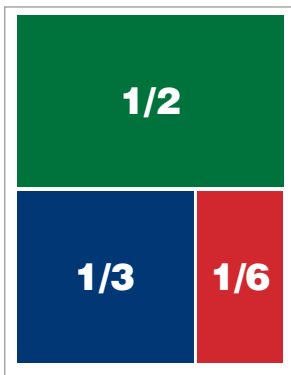

Cow Country

MEDIA KIT

WE REACH OVER **11,000** KENTUCKY CATTLE FARMERS

OUR AVERAGE READER

200
acre
farm

67
head of
cattle

12
year KCA
member

87%
read at least
3 of the last
4 issues

75%
read at least
half of each
issue

63%
share their
Cow Country
with others

78%
refer back
to previous
issues

PRINT ADVERTISING

AD SIZE	DIMENSIONS
Full Page (bleed)	8.6125" x 11.125" <i>(allow 0.5" safe area)</i>
Full Page	7.5" x 10.125"
2/3 Page	4.9167" x 10.125"
1/2 Page (h)	7.5" x 4.9375"
1/2 Page (v)	3.625" x 10.125"
1/3 Page	4.9167" x 4.9375"
1/4 Page	3.625" x 4.937"
1/6 Page	2.333" x 4.937"
1/12 Page	2.333" x 2.343"

		ONE ISSUE (x 1)		THREE ISSUES (x 3)		SIX ISSUES (x 6)		TWELVE ISSUES (x 12)	
AD SIZE		Color 1	Color 2	Color 1	Color 2	Color 1	Color 2	Color 1	Color 2
PRODUCER	Full Page	\$560	\$1,010	\$532	\$960	\$504	\$909	\$476	\$859
	2/3 Page	\$451	\$901	\$428	\$856	\$406	\$811	\$383	\$766
	1/2 Page	\$393	\$643	\$373	\$611	\$354	\$579	\$334	\$547
	1/3 Page	\$275	\$525	\$261	\$499	\$248	\$473	\$234	\$446
	1/4 Page	\$226	\$476	\$215	\$452	\$203	\$428	\$192	\$405
	1/6 Page	\$139	\$364	\$132	\$346	\$125	\$328	\$118	\$309
	1/12 Page	\$105	\$330	\$100	\$314	\$95	\$297	\$89	\$281
COMMERCIAL	Full Page	\$689	\$1,242			\$655	\$1,180	\$620	\$1,118
	2/3 Page	\$555	\$1,108			\$527	\$1,053	\$500	\$997
	1/2 Page	\$483	\$791			\$459	\$751	\$435	\$712
	1/4 Page	\$298	\$585			\$264	\$556	\$250	\$526