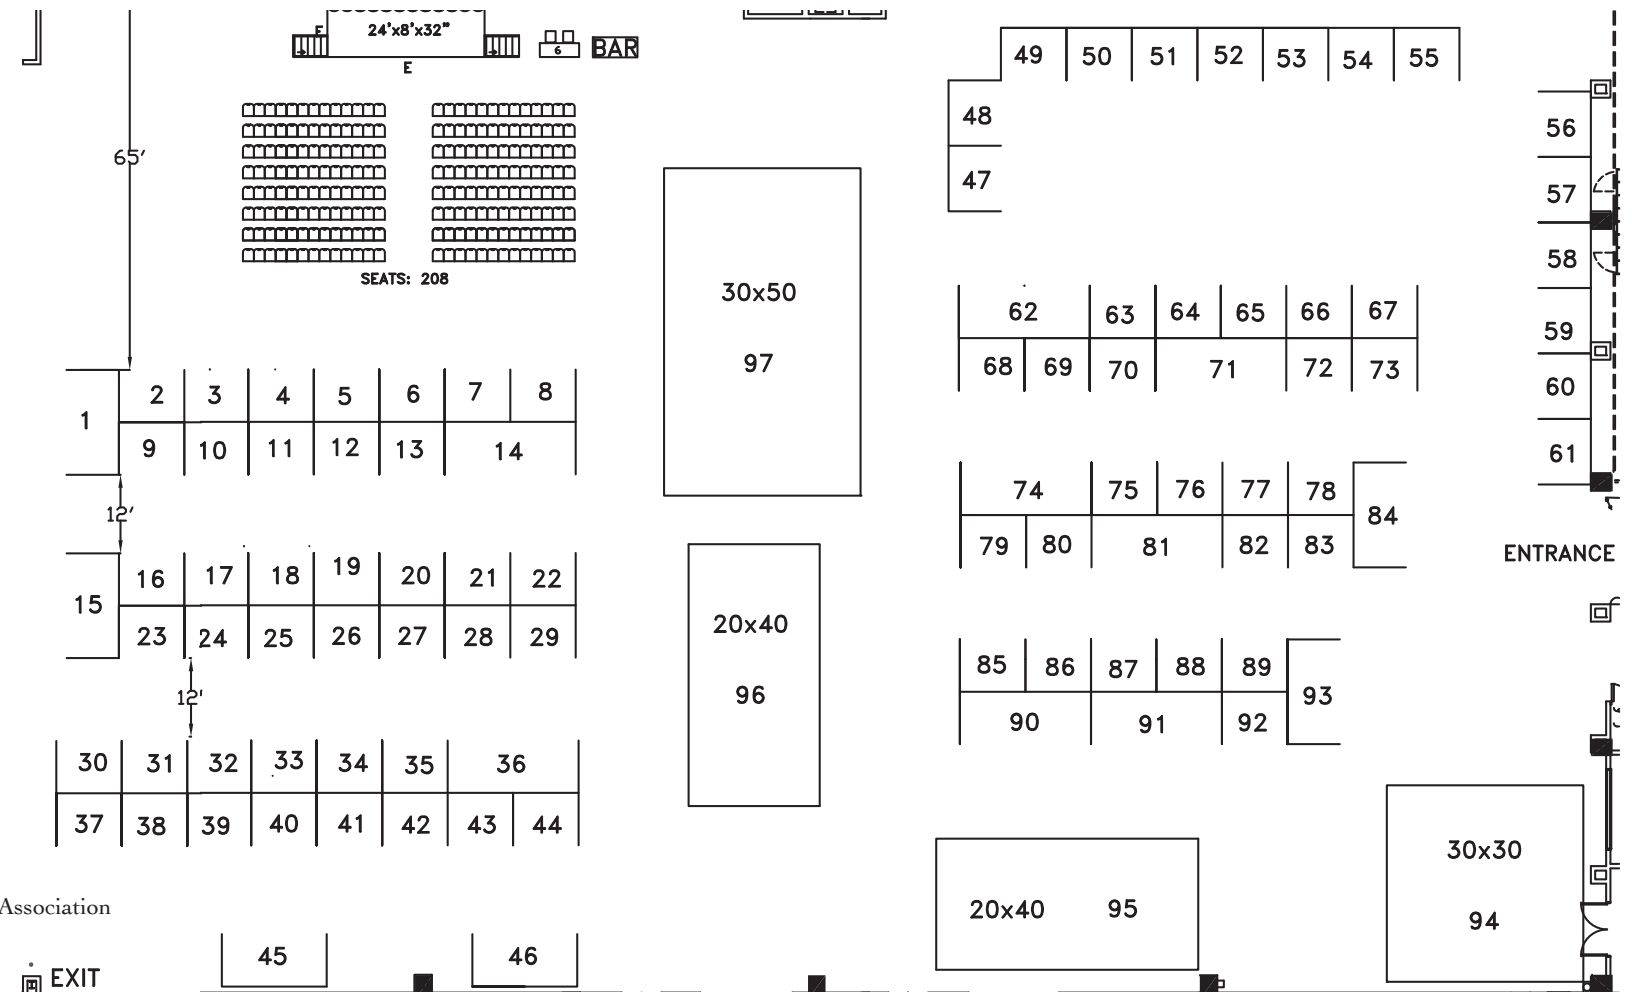

The red cowbell search is on!
 Attendees will search Thursday and Friday for 25 red cowbells each day hidden throughout the trade show. Return them to the registration booth to receive a United Steaks of America t-shirt courtesy of the Kentucky Beef Council.
•Only one per person